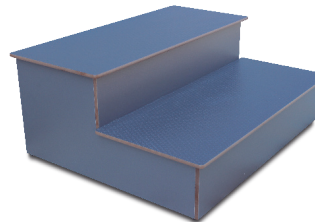

The surface of the **stairs** features an anti-slip engraving designed to enhance grip even when wet.

The measurements vary depending on the model (length x width x height):

- Basic: 72 x 52 x 38 cm
- Exclusive: 64 x 33 x 20 cm
- Premium: 72.5 x 59 x 31 cm

All of them become stable easy-to-assemble **stairs** that you can transport wherever needed.

Basic

Butterfly

Walnut

Thunder

Graphite

Exclusive White

Exclusive Grey Storm